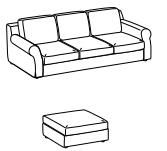

3-er maxi sofa
 W 248 x D 101 x H 81
 Fabric Dress 03
 Piping fabric Dress 01
 Pouff W 101 x D 101 x H 44 - fabric Dress 03
 Abs feet in wengé finish

> **Abby**

Divano 3p maxi
L 248 x P 101 x H 81
Tessuto Dress 03
Bordo tessuto Dress 01
Pouff L 101 x P 101 x H 44 - tessuto Dress 03
Piedini in abs finitura wengé