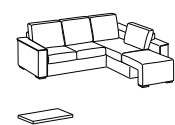

> **Vanity**

Composizione reversibile con penisola + vassoio rivestito
L 238 x P 188 x H 86
Tessuto Denver 303
Vassoio rivestito similpelle Sirio 314
Piedini legno tinta wengé

Reversible composition with end-element + covered tray
W 238 x D 188 x H 86
Fabric Denver 303
Covered tray artificial leather Sirio 314
Wooden feet wengé finish