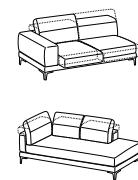

3-er maxi lateral element L + lateral angular element R
W 298 x D 227 x H 75-96
Fabric Coach 22 - Sewing col. 550
Feet in wengé coloured wood