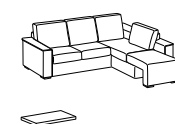

> Vanity

Composizione reversibile con penisola + vassoio rivestito e poggiatesta
L 238 x P 188 x H 86
Tessuto Denver 303
Vassoio rivestito similpelle Sirio 314
Poggiatesta tessuto Denver 601
Piedini legno tinta wengé

Reversible composition with end-element + covered tray and footrest
W 238 x D 188 x H 86
Fabric Denver 303
Covered tray artificial leather Sirio 314
Footstool fabric Denver 601
Wooden feet wengé finish