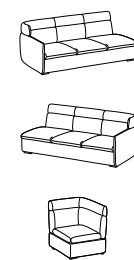

> **Len**

Laterale 3p dx + laterale 3p sx + angolo quadro
L 297 x P 297 x H 84
Rivestimento esterno tessuto Body 27
Rivestimento interno tessuto Body 57
Piedini in abs di colore nero

3-er lateral element R + 3-er lateral element L + square corner
W 297 x D 297 x H 84
External coating fabric Body 27
Internal coating fabric Body 57
Black abs feet