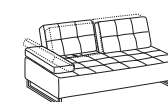

PLATONE

Laterale angolare sx + laterale 3 posti dx
Lateral angular element L + 3-er lateral element R
L 300-307 x P 115-245 x H 89

Similpelle / Artificial Leather DAVIS 701
Bordo in Similpelle / Artificial Leather Piping DAVIS 703
Piedini verniciati MARRONE / Lacquered feet BROWN