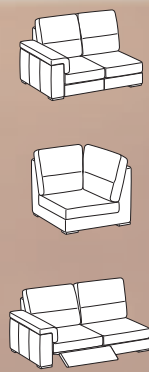

romantic ROCK

RICCARDO
Cucitura filo / Sewing 602
Piedini a slitta MARRONE
/ Slide shaped metal feet BROWN

Gregory

romantic ROCK

GREGORY

Laterale 3 posti maxi sx + chaise longue dx
3-er maxi lateral element L + chaise longue R
L 293 x P 105-166 x H 78-99

rd Meier
iullo

CLIFF

Laterale 2 posti sx + angolo quadro
+ laterale 3 posti maxi con 1 relax dx
2-er lateral element L + square corner
+ 3-er maxi lateral element with 1 relax
L 288 x P 248 x H 90

Similpelle / Artificial Leather DEREK 102
Bordo in Similpelle / Artificial Leather Piping SIRIO 201
Piedini finitura Cromo Nero / Black Chrome Feet