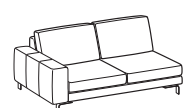

BLACK
WHITE
GRAY
leather /
artificial leather

CHROME
details

features

Decorative / functional

ZIP

RUSSEL

Laterale 3 posti sx + chaise longue dx
3-er lateral element L + chaise longue R
L 294 x P 96-169 x H 84