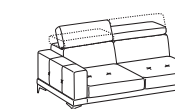

RICCARDO

Laterale 3 posti maxi sx + chaise longue dx
3-er maxi lateral element L + chaise longue R
L 281 x P 105-165 x H 78-98

Rivestimento / Cover Texil DANY 011
Cucitura filo / Sewing 602
Piedini metallo cromato / Chrome feet