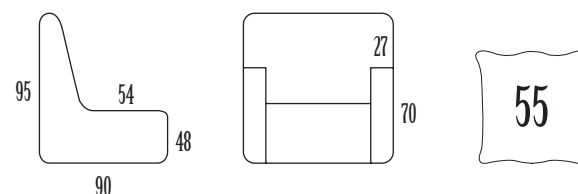

cat. composizione set category extra

Rivestimento Fabric

- 1 - MUSEUM RIGATO COL.21201 cat. extra
- 2 - L1312 COL.19 cat. lusso
- 3 - L1312 COL.24 cat. lusso

Cuscini optional Extra cushions

- a - L1312 COL.19 cat. lusso (45x45 cm)
- b - L1312 COL.10 cat. lusso (45x45 cm)

cat. composizione set category super

Rivestimento Fabric

- 1 - F746 COL.04 cat. super

Cuscini optional Extra cushions

tutti inclusi all included

Passamaneria Trimming

STANDARD COL.180

cat. composizione set category extra

Rivestimento Fabric

- 1 - L1393 COL.51 cat. extra
- 2 - L1366 COL.23 cat. lusso

Cuscini optional Extra cushions

- a - L1382 COL.08 cat. extra (45x45 cm)

Passamaneria optional Extra trimming

FANCY 2 COL.351

cat. composizione set category top

Rivestimento Fabric

- 1 - NIRVANA 0046 COL.0009 cat. top
- 2 - L1393 COL.02 cat. extra

Cuscini optional Extra cushions

- a - BOUTIQUE VELVET MERCURY 130019 cat. extreme (45x45 cm)

Velluto vintage nirvana:
il suo aspetto schiacciato e stropicciato è tipico dell'articolo,
ed è il risultato di lavorazioni speciali.

Velluto vintage nirvana:
its crushed and wrinkled look is the result of special treatments.

ENEA

Completamente sfoderabile Completely removable cover

Struttura: composto di legno e massello di pino o abete Frame: composite wood and solid poplar or pine

Imbottitura: poliuretano espanso in diverse densità e dacron Padding: polyurethane foam of different densities and dacron

Rete: elettrosaldata di acciaio a 2 pieghe Bed base: double folded metal mesh

Materasso: poliuretano espanso rivestito in tela di cotone h 12 cm Mattress: 12 cm high in polyurethane foam covered in cotton fabric

Serie: STANDARD

Optional: FANCY1

FANCY2

FANCY3

FANCY4

Standard:STANDARD

Optional: FANCY1

FANCY2

FANCY3

FANCY4

FLORIAN