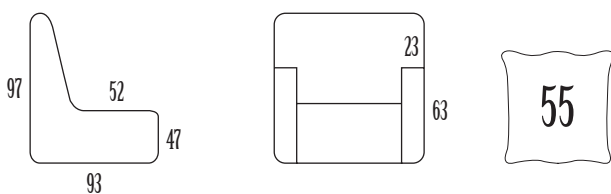

cat. composizione set category extra

Rivestimento Fabric

- 1 - MUSEUM RIGATO COL.21201 cat. extra
- 2 - L1312 COL.19 cat. lusso
- 3 - L1312 COL.24 cat. lusso

Cuscini optional Extra cushions

- a - L1312 COL.19 cat. lusso (45x45 cm)
- b - L1312 COL.10 cat. lusso (45x45 cm)

cat. composizione set category super

Rivestimento Fabric

- 1 - F746 COL.04 cat. super

Cuscini optional Extra cushions

tutti inclusi all included

Passamaneria Trimming

STANDARD COL.180

cat. composizione set category extra

Rivestimento Fabric

- 1 - L1393 COL.51 cat. extra
- 2 - L1366 COL.23 cat. lusso

Cuscini optional Extra cushions

- a - L1382 COL.08 cat. extra (45x45 cm)

Passamaneria optional Extra trimming

FANCY 2 COL.351

cat. composizione set category top

Rivestimento Fabric

- 1 - NIRVANA 0046 COL.0009 cat. top
- 2 - L1393 COL.02 cat. extra

Cuscini optional Extra cushions

- a - BOUTIQUE VELVET MERCURY 130019 cat. extreme (45x45 cm)

Velluto vintage nirvana:
il suo aspetto schiacciato e stropicciato è tipico dell'articolo,
ed è il risultato di lavorazioni speciali.

Velluto vintage nirvana:
its crushed and wrinkled look is the result of special treatments.

ENEA

Completamente sfoderabile Completely removable cover

Struttura: composto di legno e massello di pino o abete Frame: composite wood and solid poplar or pine

Imbottitura: poliuretano espanso in diverse densità e dacron Padding: polyurethane foam of different densities and dacron

Rete: elettrosaldata di acciaio a 2 pieghe Bed base: double folded metal mesh

Materasso: poliuretano espanso rivestito in tela di cotone h 12 cm Mattress: 12 cm high in polyurethane foam covered in cotton fabric

Serie: STANDARD

Optional: FANCY1

FANCY2

FANCY3

FANCY4

Standard:STANDARD

Optional: FANCY1

FANCY2

FANCY3

FANCY4

FLORIAN