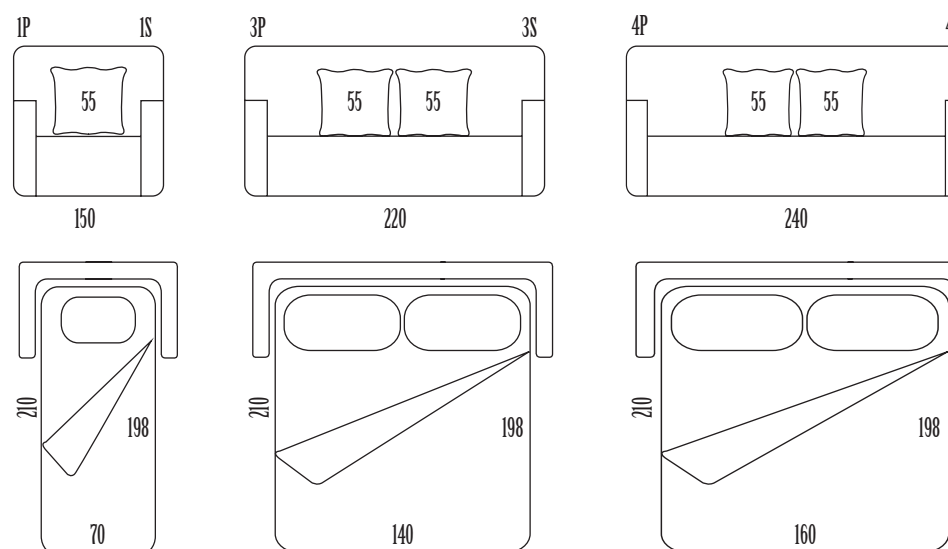

Passamaneria Trimming
FANCY I COL.350

IP IS 150

3P 3S 220

4P 4S 240

210 198 70

210 198 140

210 198 160

SOLO VERSIONE LETTO
MATERASSO 18 CM
ONLY AVAILABLE IN SOFA-BED VERSION
MATTRESS 18 CM