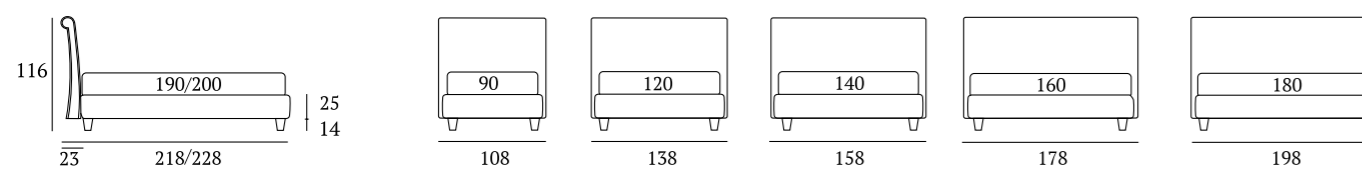

Novel Compatto

DI SERIE:
Piede in legno **Conic** h cm 14, colore wengè

OPTIONAL:
Piedi in legno **Conic**, **Classic**, **Log** h cm 14, colori bianco, wengè, naturale

AS STANDARD:
Conic wooden foot H 14 cm, colour: wenge

OPTIONALS:
Conic, **Classic**, **Log** wooden feet H 14 cm, colours: white, wenge, natural