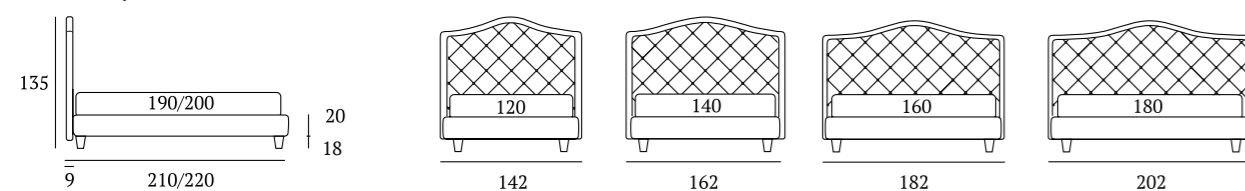

Infinity Lift

DI SERIE:
Piede in legno **Conic** h cm 18, colore wengè

OPTIONAL:
Piede in legno **Conic, Classic** h cm 18, colori bianco, wengè, naturale

AS STANDARD:
Conic wooden foot H 18 cm, colour: wenge

OPTIONALS:
Conic, Classic wooden feet H 18 cm, colours: white, wenge, natural