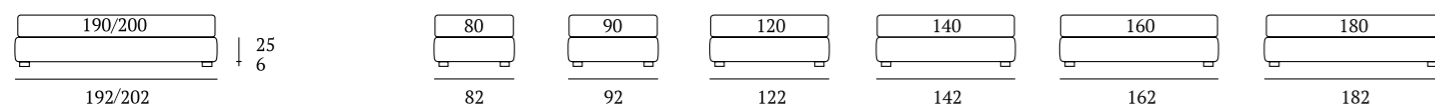

Sommier Filo