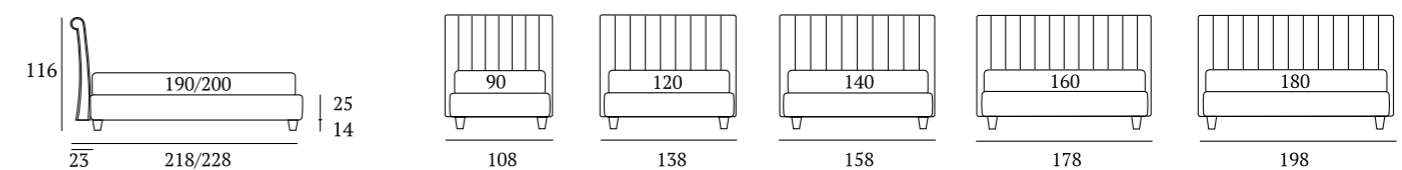

Novel Style Compatto

DI SERIE:
Piede in legno **Conic** h cm 14, colore wengè

OPTIONAL:
Piedi in legno **Conic**, **Classic**, **Log** h cm 14, colori bianco, wengè, naturale

AS STANDARD:
Conic wooden foot H 14 cm, colour: wenge

OPTIONALS:
Conic, **Classic**, **Log** wooden feet H 14 cm, colours: white, wenge, natural