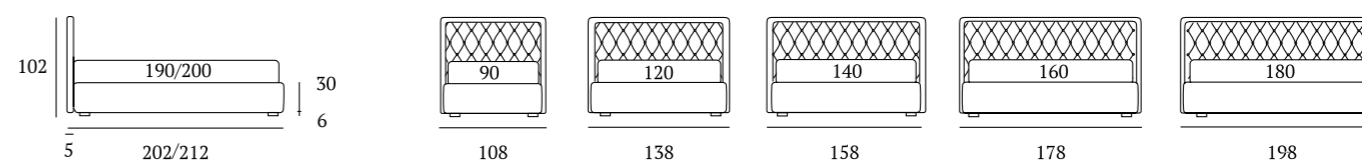

Nest

DI SERIE:
Piede in legno **Circle** h cm 6, colore wengè

OPTIONAL:
Piede in legno **Circle** h cm 6-10, colori bianco, wengè, naturale
Piede in legno **Classic** h cm 10, colori bianco, wengè, naturale
Ruote **Carry**

AS STANDARD:
Circle wooden foot H 6 cm, colour: wenge

OPTIONALS:
Circle wooden foot H 6-10 cm, colours: white, wenge, natural
Classic wooden foot H 10 cm, colours: white, wenge, natural
Carry wheels