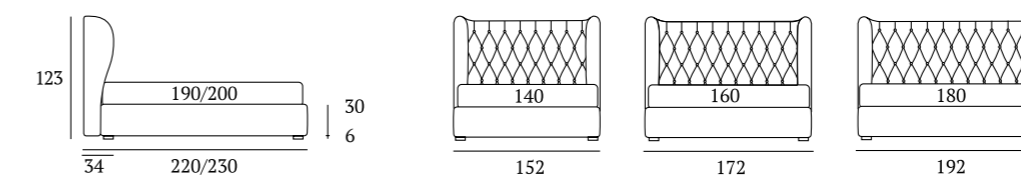

Gem

DI SERIE:
Piede in legno **Circle** h cm 6, colore wengè

OPTIONAL:
Piede in legno **Circle** h cm 6-10, colori bianco, wengè, naturale
Piede in legno **Classic** h cm 10, colori bianco, wengè, naturale
Ruote **Carry**

AS STANDARD:
Circle wooden foot H 6 cm, colour: wenge

OPTIONALS:
Circle wooden foot H 6-10 cm, colours: white, wenge, natural
Classic wooden foot H 10 cm, colours: white, wenge, natural
Carry wheels