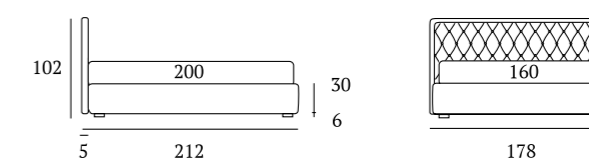

Letto
Piede Circle in legno colore bianco
Materasso e guanciali della linea Bside
Completo lenzuola colore 01
Cuscino decoro cm 40X40
Coperta Afrodite colore 6010

*Circle feet in wood, white
Bside mattress and pillows
Bedding set, colour 01
Decorative cushion 40X40 cm
Afrodite cover, colour 6010*