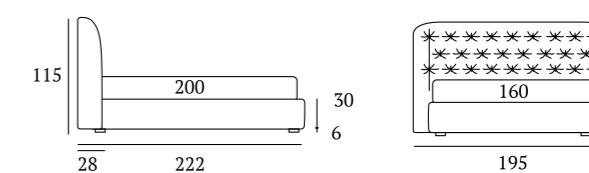

Linea avvolgente ed effetto pizzicato come interpretazione della migliore tradizione.

This embracing line and pinched effect reinterprets the best of tradition

Letto
Piede Circle in legno colore bianco
Materasso e guanciali della linea Bside
Completo lenzuola colore 01
Due cuscini decoro cm 60X30,
cuscino decoro cm 55X45 e
cuscino decoro cm 40X40
Plaid Morfeo colore 6100
Telo arredo

Bed
Circle feet in wood, white
Bside mattress and pillows
Bedding set, colour 01
Two decorative cushions 60X30 cm,
decorative cushion 55X45 cm and
decorative cushion 40X40 cm
Morfeo blanket, colour 6100
Coverlet