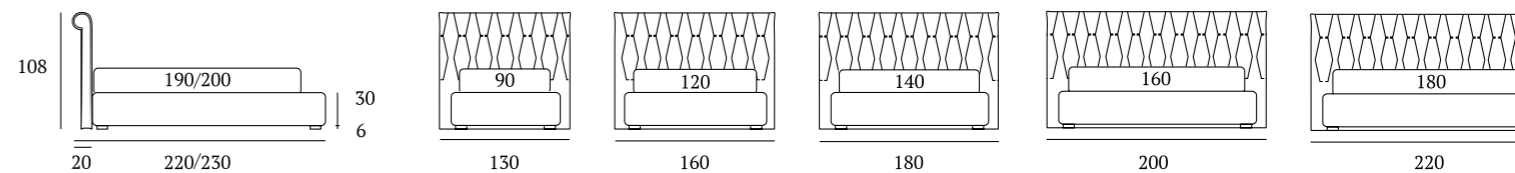

Unique

DI SERIE:
Piede in legno **Circle** h cm 6, colore wengè

OPTIONAL:
Piede in legno **Circle** h cm 6-10, colori bianco, wengè, naturale
Piede in legno **Classic** h cm 10, colori bianco, wengè, naturale

AS STANDARD:
Circle wooden foot H 6 cm, colour: wenge

OPTIONALS:
Circle wooden foot H 6-10 cm, colours: white, wenge, natural
Classic wooden foot H 10 cm, colours: white, wenge, natural