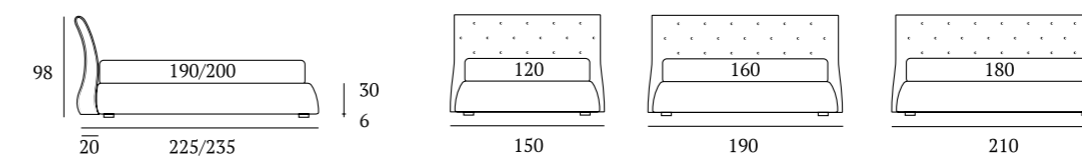

Excellent

DI SERIE:
Piede in legno **Circle** h cm 6, colore wengè

OPTIONAL:
Piede in legno **Circle** h cm 6, colori bianco, naturale

AS STANDARD:
Circle wooden foot H 6 cm, colour: wenge

OPTIONALS:
Circle wooden foot H 6 cm, colours: white, natural