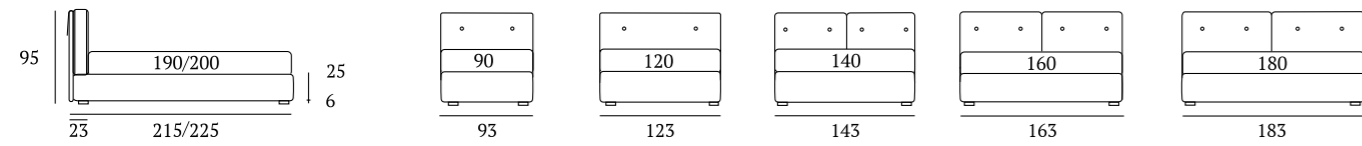

Nice Filo

DI SERIE:
Piede in legno **Circle** h cm 6, colore wengè

OPTIONAL:
Piede in legno **Circle** h cm 6-10, colori bianco, wengè, naturale
Piede in legno **Classic** h cm 10, colori bianco, wengè, naturale
Ruote **Carry**

AS STANDARD:
Circle wooden foot H 6 cm, colour: wenge

OPTIONALS:
Circle wooden foot H 6-10 cm, colours: white, wenge, natural
Classic wooden foot H 10 cm, colours: white, wenge, natural
Carry wheels