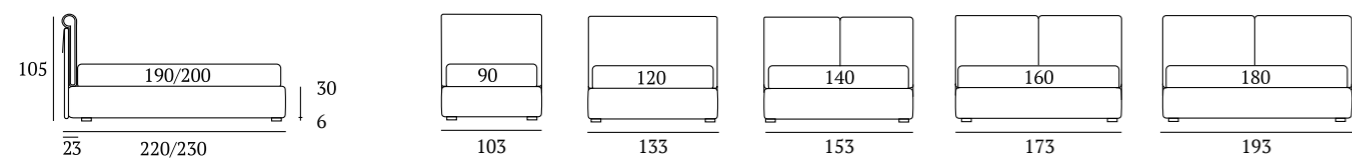

Meet

DI SERIE:
Piede in legno **Circle** h cm 6, colore wengè

OPTIONAL:
Piede in legno **Circle** h cm 6-10, colori bianco, wengè, naturale
Piede in legno **Classic** h cm 10, colori bianco, wengè, naturale
Ruote **Carry**

AS STANDARD:
Circle wooden foot H 6 cm, colour: wenge

OPTIONALS:
Circle wooden foot H 6-10 cm, colours: white, wenge, natural
Classic wooden foot H 10 cm, colours: white, wenge, natural
Carry wheels