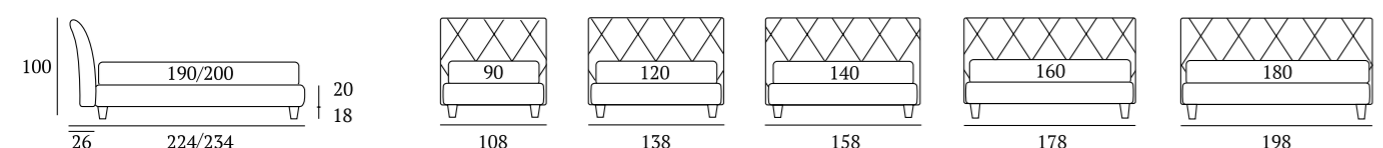

Kilt Lift

DI SERIE:
Piede in legno **Conic** h cm 18, colore wengè

OPTIONAL:
Piedi in legno **Conic, Classic** h cm 18, colori bianco, wengè, naturale

AS STANDARD:
Conic wooden foot H 18 cm, colour: wenge

OPTIONALS:
Conic, Classic wooden feet H 18 cm, colours: white, wenge, natural