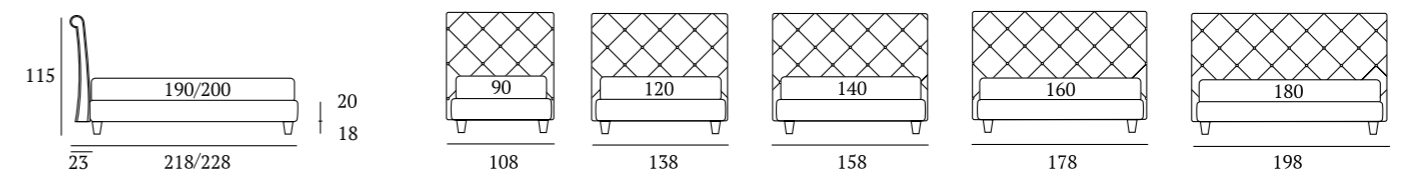

Novel Lux Lift

DI SERIE:
Piede in legno **Conic** h cm 18, colore wengè

OPTIONAL:
Piedi in legno **Conic**, **Classic**, **Log** h cm 18, colori bianco, wengè, naturale

AS STANDARD:
Conic wooden foot H 18 cm, colour: wenge

OPTIONALS:
Conic, **Classic**, **Log** wooden feet H 18 cm, colours: white, wenge, natural