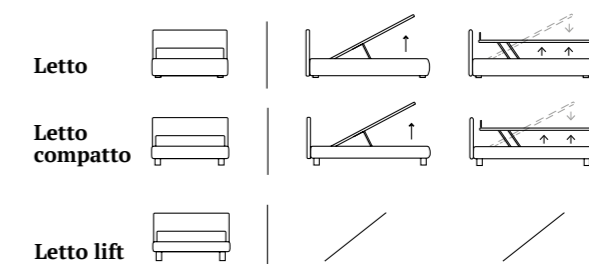

Letto
Piede Circle in legno colore bianco
Materasso e guanciali della linea Bside
Completo lenzuola colore 01
Cuscino decoro cm 40X40
Coperta Afrodite colore 6010

*Circle feet in wood, white
Bside mattress and pillows
Bedding set, colour 01
Decorative cushion 40X40 cm
Afrodite cover, colour 6010*