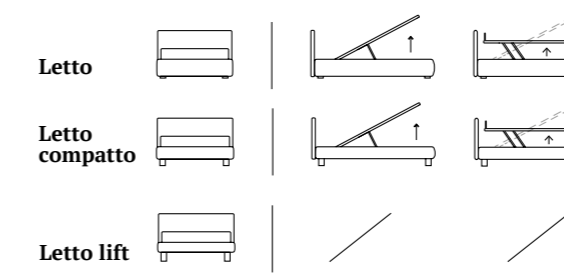

Letto Lift
Piede Classic in legno colore bianco
Materasso e guanciali della linea Bside
Completo lenzuola colore 280
Plaid Morfeo colore 1200

Lift bed
Classic feet in wood, white
Bside mattress and pillows
Bedding set, colour 280
Morfeo blanket, colour 1200