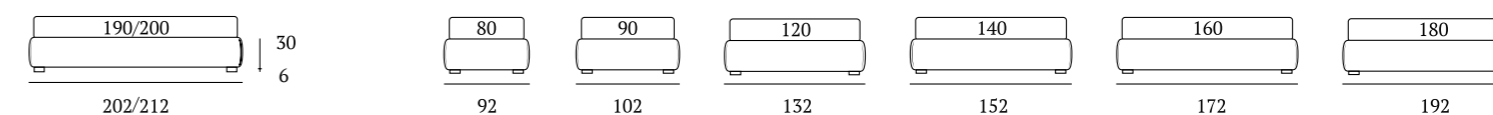

Sommier

DI SERIE:
Piede in legno **Cubic** h cm 6, colore wengè

OPTIONAL:
Piede in legno **Cubic** h cm 6-10, colori bianco, wengè, naturale, grigio
Piede in legno **Circle** h cm 6-10, colori bianco, wengè, naturale
Piede in legno **Classic** h cm 10, colori bianco, wengè, naturale
Piede in metallo **Steel** h cm 5, finitura cromo
Ruote **Carry**

AS STANDARD:
Cubic wooden foot H 6 cm, colour: wenge

OPTIONALS:
Cubic wooden foot H 6-10 cm, colours: white, wenge, natural, grey
Circle wooden foot H 6-10 cm, colours: white, wenge, natural
Classic wooden foot H 10 cm, colours: white, wenge, natural
Steel metal foot H 5 cm, finish: chrome
Carry wheels