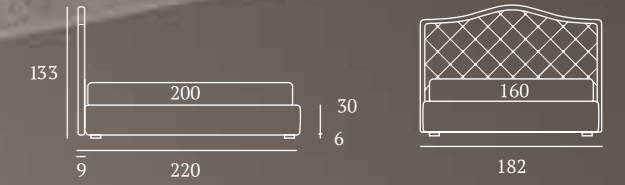

Letto
Piede Classic in legno colore bianco
Materasso e guanciali della linea Bside
Completo lenzuola colore 188
Due cuscini rullo cm 80,
tre cuscini decoro cm 60X30 con volant
Coperta Afrodite colore 1015
Plaid Morfeo colore 1000
Panca cm 150

Bed
Classic feet in wood, white
Bside mattress and pillows
Bedding set, colour 188
Two bolster cushions 80 cm,
three decorative cushions 60X30 cm with flange
Afrodite cover, colour 1015
Morfeo blanket, colour 1000
Bench 150 cm