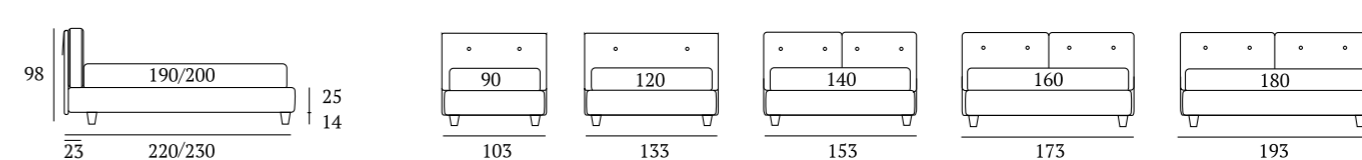

Nice Compatto

DI SERIE:
Piede in legno **Conic** h cm 14, colore wengè

OPTIONAL:
Piedi in legno **Conic, Classic** h cm 14, colori bianco, wengè, naturale
Piede in metallo **Glam** h cm 14, finiture cromo, bianco, manganese

AS STANDARD:
Conic wooden foot H 14 cm, colour: wenge

OPTIONALS:
Conic, Classic wooden feet H 14 cm, colours: white, wenge, natural
Glam metal foot H 14 cm, finishes: chrome, white, manganese