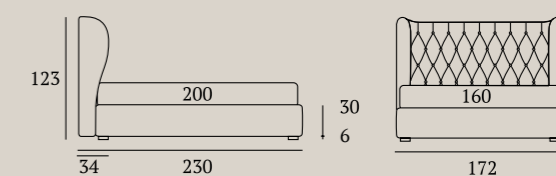

Bed
Bside mattress and pillows
Bedding set, colour 243
Two bolster cushions 60 cm,
decorative cushion 40X40 cm,
decorative cushion 40X40 cm with fringe,
decorative cushion 40X40 cm
with Line finish and rosette
Afrodite cover, colour 6010
Morfeo blanket, colour 6100