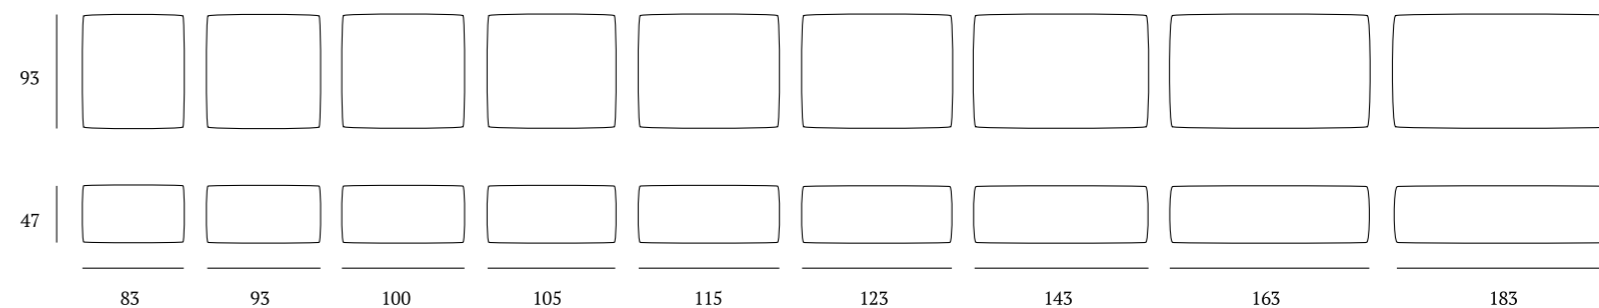

Pannelli Plain sp. 7 cm