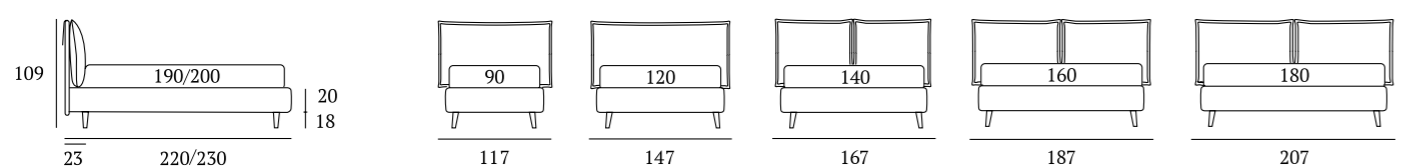

Wisp Lift

DI SERIE:
Piede in legno **Log** h cm 18, colore wengè

OPTIONAL:
Piedi in legno **Log, Classic** h cm 18, colori bianco, naturale, wengè
Piedi in metallo **Fine, Glam, Max** h cm 18, finiture cromo, bianco, manganese

AS STANDARD:
Log wooden foot H 18 cm, colour: wenge

OPTIONALS:
Log, Classic wooden feet H 18 cm, colours: white, natural, wenge
Fine, Glam, Max metal feet H 18 cm, finishes: chrome, white, manganese