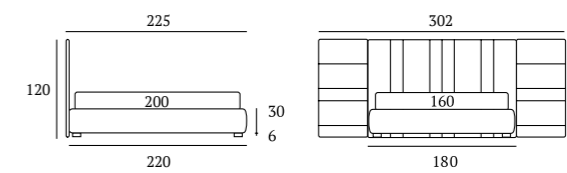

*/Large divan bed  
Different panel L 182 H 120 cm and  
two Different panels L 60 H 120 cm  
Bside mattress and pillows  
Bedding set, colour 279*