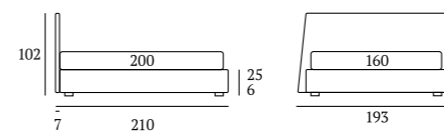

JT ~~~~~

/Letto Filo
Materasso e guanciali della linea Bside
Completo lenzuola colore 163
Due cuscini decoro cm 60x30
con finitura Line
Teli arredo

/Filo bed
Bside mattress and pillows
Bedding set, colour 163
Two decorative cushions 60x30 cm
with Line finish
Coverlets