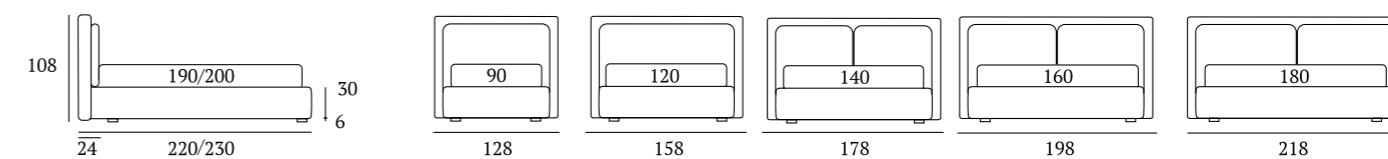

Flux

DI SERIE:
Piede in legno **Cubic** h cm 6, colore wengè

AS STANDARD:
Cubic wooden foot H 6 cm, colour: wenge

OPTIONAL:
Piede in legno **Cubic** h cm 6-10, colori bianco, naturale, grigio, wengè
Piede in metallo **Steel** h cm 5, finitura cromo
Ruote **Carry**

OPTIONALS:
Cubic wooden foot H 6-10 cm, colours: white, natural, grey, wenge
Steel metal foot H 5 cm, finish: chrome
Carry wheels