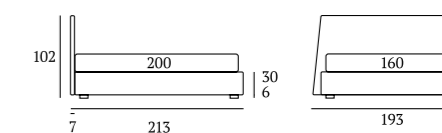

/Bed  
Bside mattress and pillows  
Bedding set, colour 281  
Two decorative cushions 60x30 cm with JZ embroidery,  
decorative cushion 55x45 cm,  
decorative cushion 40x40 cm with JS embroidery and  
decorative cushion 40x40 cm  
Coverlets