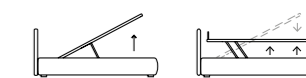

Variabilità costante

Constant variability

Tape è un letto di forte personalità dove i colori diventano protagonisti. Fasce verticali su testiera e giroletto cucite con metodo vintage, permettono di accostare, con sensibilità più o meno decisa, colori e trame per combinazioni infinite.

Tape is a bed characterised by a strong personality, in which the colours become the main protagonists. Vertical stripes on the headboard and a bed frame featuring vintage stitching make it possible to combine colours and textures with more or less defined personalities, for endless combinations.

TAPE

/Letto
Materasso e guanciali della linea Bside
Completo lenzuola colore 278
Plaid Pantelleria colore 04 e colore 10

/Bed
Bside mattress and pillows
Bedding set, colour 278
Pantelleria blanket, colour 04 and colour 10

Letto

Letto compatto

Letto auto-portante