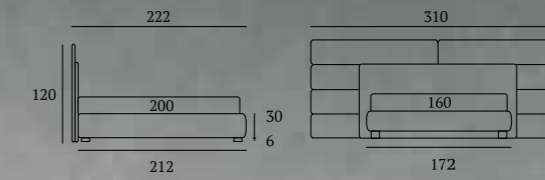

PANNELLO MATCH PROGRAMM

/Sommier
Pannello Match cm L 183 H 92
Due pannelli modulari Match cm L 155 H 120 e
due piani Match cm L 45 finitura manganese
Materasso e guanciali della linea Bside
Completo lenzuola colore 243
Tre cuscini decoro cm 40x40
Teli arredo

/Divan bed
Match panel L 183 H 92 cm
Two modular Match panels L 155 H 120 cm and
two Match panels L 45 cm in manganese finish
Bside mattress and pillows
Bedding set, colour 243
Three decorative cushions 40x40 cm
Coverlets