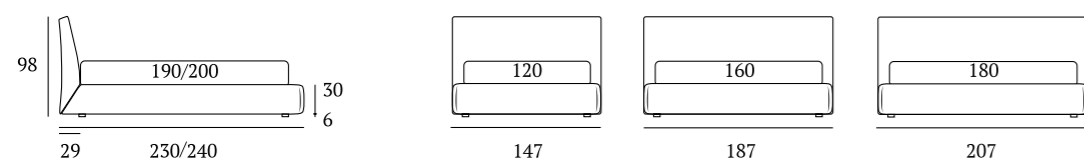

Strong

DI SERIE:
Piede in legno **Cubic** h cm 6, colore wengè

AS STANDARD:
Cubic wooden foot H 6 cm, colour: wenge

OPTIONAL:
Piede in legno **Cubic** h cm 6-10, colori bianco, naturale, grigio, wengè

AS STANDARD:
Cubic wooden foot H 6-10 cm, colours: white, natural, grey, wenge