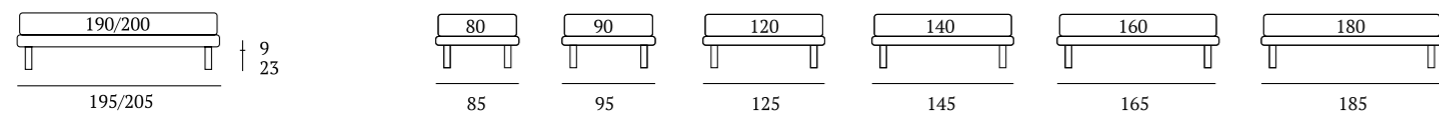

Sommier Autoportante