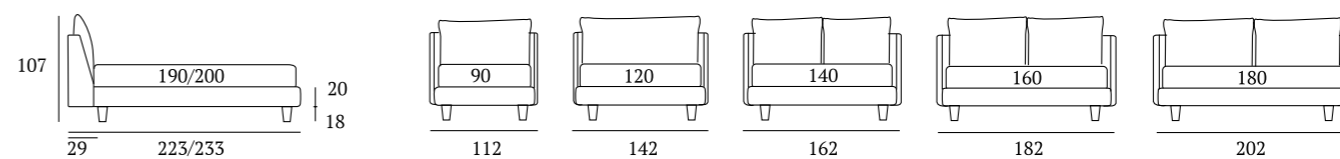

Fun Double Lift

DI SERIE:
Piede in legno **Conic** h cm 18, colore wengè

OPTIONAL:
Piedi in legno **Conic, Log** h cm 18, colori bianco, naturale, wengè
Piedi in metallo **Glam, Peak, Lux, Max** h cm 18, finiture cromo, bianco, manganese

AS STANDARD:
Conic wooden foot H 18 cm, colour: wenge

OPTIONALS:
Conic, Log wooden feet H 18 cm, colours: white, natural, wenge
Glam, Peak, Lux, Max metal feet H 18 cm, finishes: chrome, white, manganese