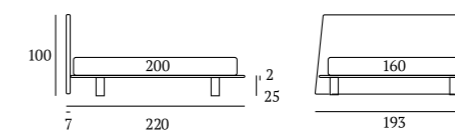

*/Free-standing bed  
Jiff feet in plexiglass  
Bside mattress and pillows  
Bedding set, colour 138  
Decorative cushion 40x40 cm with JT embroidery  
and decorative cushion 60x30 cm  
Coverlets*