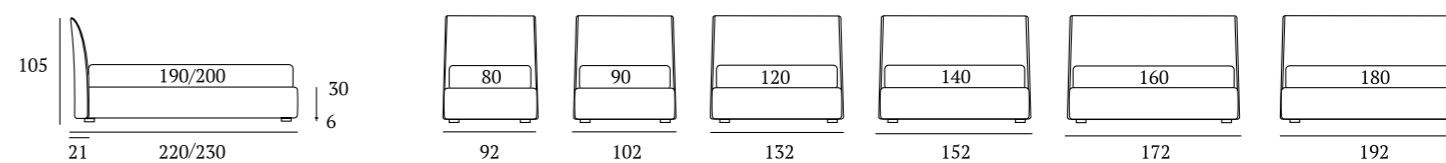

Time

DI SERIE:
Piede in legno **Circle** h cm 6, colore wengè

AS STANDARD:
Circle wooden foot H 6 cm, colour: wenge

OPTIONAL:
Piede in legno **Circle** h cm 6-10, colori bianco, naturale, wengè
Piede in legno **Classic** h cm 10, colori bianco, naturale, wengè
Piede in metallo **Steel** h cm 5, finitura cromo
Ruote **Carry**

OPTIONALS:
Circle wooden foot H 6-10 cm, colours: white, natural, wenge
Classic wooden foot H 10 cm, colours: white, natural, wenge
Steel metal foot H 5 cm, finish: chrome
Carry wheels