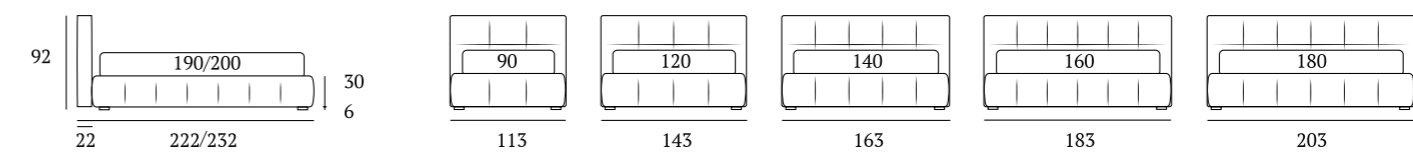

Square

DI SERIE:
Piede in legno **Cubic** h cm 6, colore wengè

AS STANDARD:
Cubic wooden foot H 6 cm, colour: wenge

OPTIONAL:
Piede in legno **Cubic** h cm 6-10, colori bianco, naturale, grigio, wengè

OPTIONALS:
Cubic wooden foot H 6-10 cm, colours: white, natural, grey, wenge