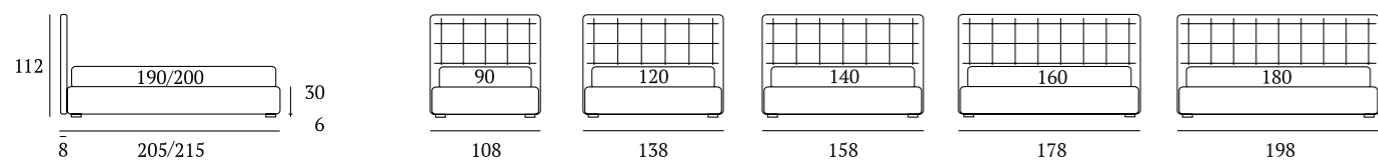

Fancy

DI SERIE:
Piede in legno **Cubic** h cm 6, colore wengè

AS STANDARD:
Cubic wooden foot H 6 cm, colour: wenge

OPTIONAL:
Piedi in legno **Cubic** h cm 6-10, colori bianco, naturale, grigio, wengè

OPTIONALS:
Cubic wooden foot H 6-10 cm, colours: white, natural, grey, wenge