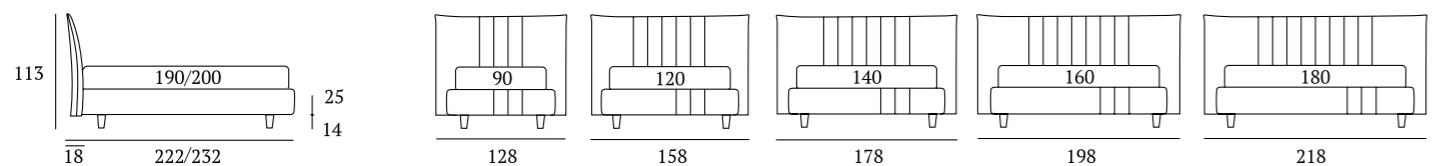

Tape Compatto

DI SERIE:
Piede in legno **Conic** h cm 14, colore wengè

AS STANDARD:
Conic wooden foot H 14 cm, colour: wenge

OPTIONAL:
Piedi in legno **Conic**, **Log** h cm 14, colori bianco, naturale, wengè
Piedi in metallo **Fine**, **Glam**, **Peak** h cm 14, finiture cromo, bianco, manganese

OPTIONALS:
Conic, **Log** wooden feet H 14 cm, colours: white, natural, wenge
Glam, **Fine**, **Peak** metal feet H 14 cm, finishes: chrome, white, manganese