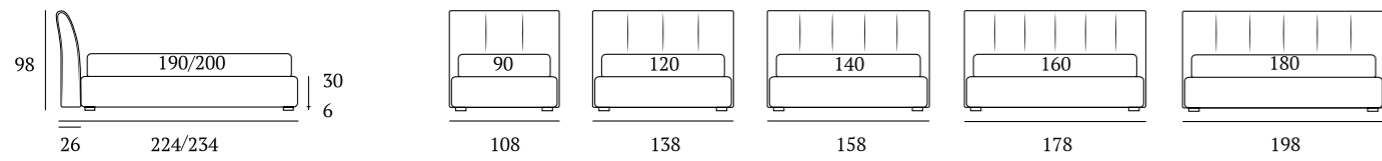

Premium

DI SERIE:
Piede in legno **Cubic** h cm 6, colore wengè

AS STANDARD:
Cubic wooden foot H 6 cm, colour: wenge

OPTIONAL:
Piede in legno **Cubic** h cm 6-10, colori bianco, naturale, grigio, wengè
Ruote **Carry**

OPTIONALS:
Cubic wooden foot H 6-10 cm, colours: white, natural, grey, wenge
Carry wheels