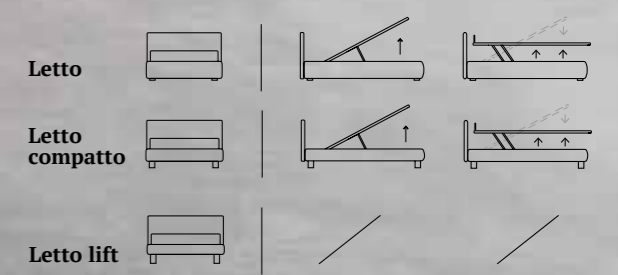

/Bed  
 Cubic feet in wood, white  
 Bside mattress and pillows  
 Bedding set, colour 279 and colour 276  
 Tube cushion 60 cm,  
 two decorative cushions 60x30 cm,  
 two decorative cushions 40x40 cm  
 Coverlets

**TIME**

/Letto Lift  
 Materasso della linea Bside  
 Completo lenzuola colore 192  
 Cuscino rullo cm 60,  
 due cuscini decora cm 60x30,  
 cuscino decora cm 55x45,  
 cuscino decora cm 40x40

/Lift bed  
 Bside mattress  
 Bedding set, colour 192  
 Tube cushion 60 cm,  
 two decorative cushions 60x30 cm,  
 decorative cushion 55x45 cm,  
 decorative cushion 40x40 cm