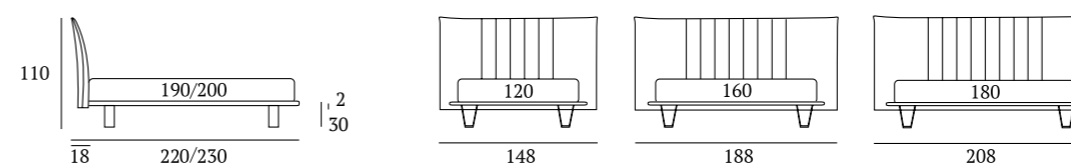

Tape Autoportante

DI SERIE:
Piede in metallo **Glam** h cm 24, finitura manganese

AS STANDARD:
Glam metal foot H 24 cm, finish: manganese

OPTIONAL:
Piedi in metallo **Glam**, **Gate**, **Hang** h cm 24, finiture cromo, bianco, manganese

AS STANDARD:
Glam, **Gate**, **Hang** metal feet H 24 cm, finishes: chrome, white, manganese