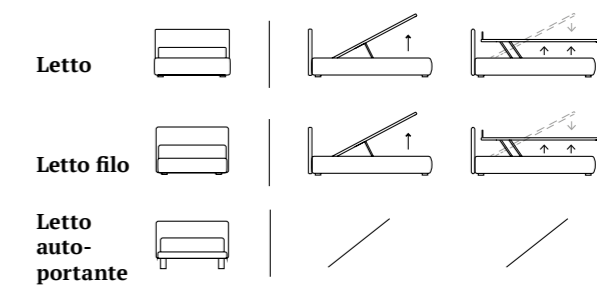

JC XXXXXXXXXXXXXXXXXXXX

/Letto
Materasso e guanciali della linea Bside
Completo lenzuola colore 243
Due cuscini decoro cm 55x45,
cuscino decoro cm 40x40
Teli arredo

/Bed
Bside mattress and pillows
Bedding set, colour 243
Two decorative cushions 55x45 cm,
decorative cushion 40x40 cm
Coverlets