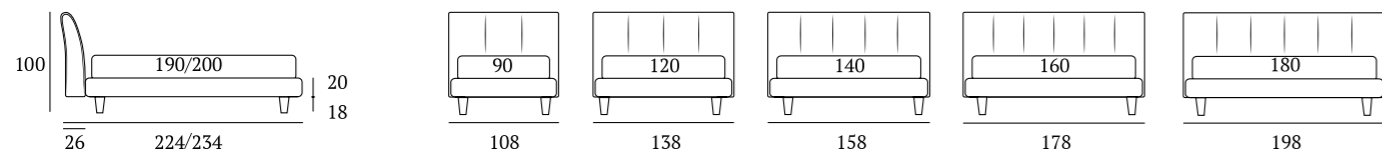

Premium Lift

DI SERIE:
Piede in legno **Conic** h cm 18, colore wengè

AS STANDARD:
Conic wooden foot H 18 cm, colour: wenge

OPTIONAL:
Piede in legno **Conic** h cm 18, colori bianco, naturale
Piedi in metallo **Glam, Fine, Peak, Lux** h cm 18, finiture cromo, bianco, manganese

OPTIONALS:
Conic wooden foot H 18 cm, colours: white, natural
Glam, Fine, Peak, Lux metal feet H 18 cm, finishes: chrome, white, manganese