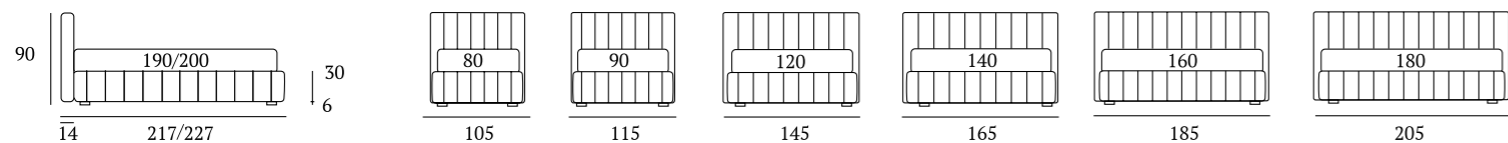

Nick

DI SERIE:
Piede in legno **Cubic** h cm 6, colore wengè

AS STANDARD:
Cubic wooden foot H 6 cm, colour: wenge

OPTIONAL:
Piedi in legno **Cubic** h cm 6-10, colori bianco, naturale, grigio, wengè
Piedi in legno **Classic** h cm 10, colori bianco, naturale, wengè

OPTIONALS:
Cubic wooden foot H 6-10 cm, colours: white, natural, grey, wenge
Classic wooden foot H 10 cm, colours: white, natural, wenge