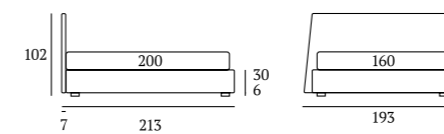

JC XXXXXXXXXXXXXXXXXXXX

/Letto
Materasso e guanciali della linea Bside
Completo lenzuola colore 243
Due cuscini decoro cm 55x45,
cuscino decoro cm 40x40
Teli arredo

/Bed
Bside mattress and pillows
Bedding set, colour 243
Two decorative cushions 55x45 cm,
decorative cushion 40x40 cm
Coverlets