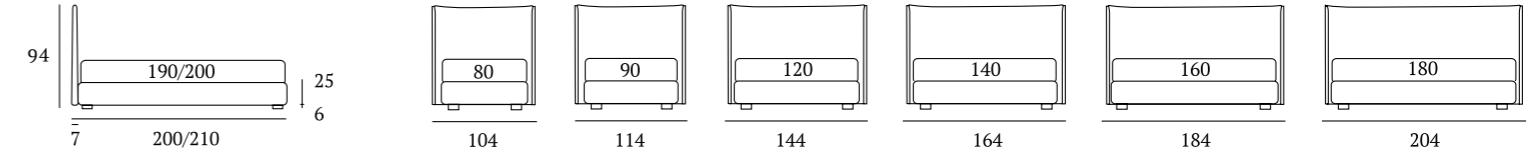

Good Rim Filo

DI SERIE:
Piede in legno **Cubic** h cm 6, colore wengè

OPTIONAL:
Piede in legno **Cubic** h cm 6-10, colori bianco, naturale, grigio, wengè
Piede in metallo **Steel** h cm 5, finitura cromo
Ruote **Carry**

AS STANDARD:
Cubic wooden foot H 6 cm, colour: wenge

OPTIONALS:
Cubic wooden foot H 6-10 cm, colours: white, natural, grey, wenge
Steel metal foot H 5 cm, finish: chrome
Carry wheels