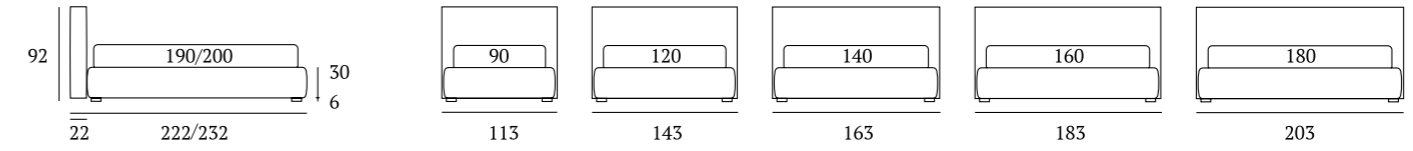

Relaxed

DI SERIE:
Piede in legno **Cubic** h cm 6, colore wengè

AS STANDARD:
Cubic wooden foot H 6 cm, colour: wenge

OPTIONAL:
Piede in legno **Cubic** h cm 6-10, colori bianco, naturale, grigio, wengè

OPTIONALS:
Cubic wooden foot H 6-10 cm, colours: white, natural, grey, wenge