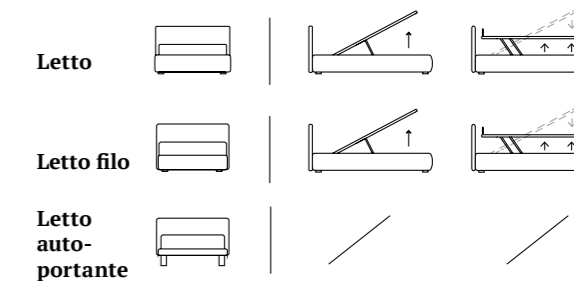

*/Free-standing bed  
Jiff feet in plexiglass  
Bside mattress and pillows  
Bedding set, colour 138  
Decorative cushion 40x40 cm with JT embroidery  
and decorative cushion 60x30 cm  
Coverlets*