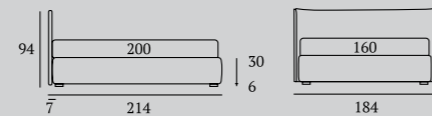

GOOD RIM

/Letto con sistema alzarete Logical
Piede Cubic in legno colore bianco
Materasso e guanciaie della linea Bside
Completo lenzuola colore 243
Due cuscini rullo cm 60,
due cuscini decoro cm 40x40,
due cuscini decoro cm 60x30
Telo arredo
Tasca velcrabile

/Bed with Logical frame lift-up mechanism
Cubic feet in wood, white
Bside mattress and pillow
Bedding set, colour 243
Two bolster cushions 60 cm,
two decorative cushions 40x40 cm,
two decorative cushions 60x30 cm
Coverlet
Velcro pocket

**Good Rim: semplicità originale per
facili scelte**

Good Rim: original simplicity for easy choices

Good Rim si caratterizza per la fascia cucita ai lati della testiera. Semplice dettaglio realizzato con tessuto a contrasto che si abbina agli accessori della collezione, rendendolo originale anche nella semplice forma.

The Good Rim collection is characterised by the strip sewn to the sides of the headboard. A simple detail made using contrasting fabric that matches the original accessories of the collection, for an original look, even in its simplicity.