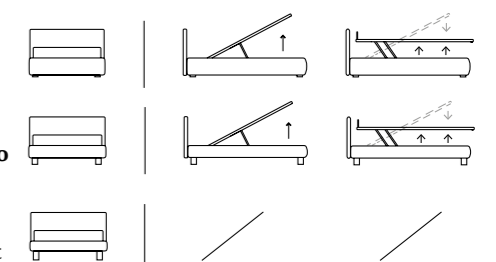

Finiture versatili

Versatile finishes

Diverse tipologie di trama e bordi in contrasto per valorizzare i morbidi tratti di Time.

Different types of contrasting textures and edges to enhance the softness of the Time design.

TIME

/Letto
Materasso e guanciali della linea Bside
Completo lenzuola colore 243
Cuscino decoro cm 40x40,
cuscino decoro cm 60x30 con
finitura Line e bottoni,
cuscino decoro cm 40x40 con
finitura Line e bottone
Plaid Morfeo colore 6100
Telo arredo

/Bed
Bside mattress and pillows
Bedding set, colour 243
Decorative cushion 40x40 cm,
decorative cushion 60x30 cm with
Line finish and buttons,
decorative cushion 40x40 cm with
Line finish and button
Morfeo blanket, colour 6100
Coverlet

Letto

Letto
compatto

Letto lift