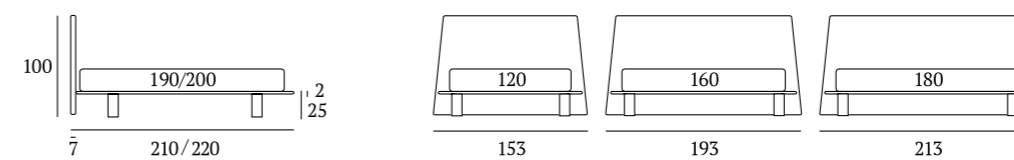

J-Collection Autoportante

DI SERIE:
Piede in Abs **Bolt** h cm 19

AS STANDARD:
Bolt ABS foot H 19 cm

OPTIONAL:
Piede in plexiglass **Jiff** h cm 19
Piede in metallo **Top** h cm 18-23, finitura satinato
Piede in metallo **Glam** h cm 24, finiture cromo, bianco manganese

OPTIONALS:
Jiff plexiglass foot H 19 cm
Top metal foot H 18-23 cm, finish: satin
Glam metal foot H 24 cm, finishes: chrome, white, manganese