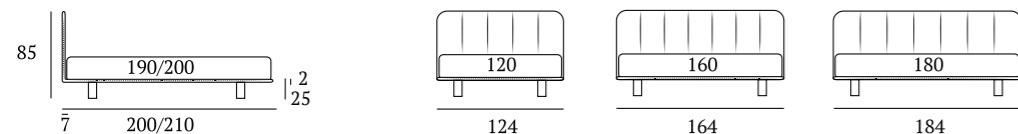

Clever Autoportante

DI SERIE:
Piede in ABS **Bolt** h cm 19

OPTIONAL:
Piede in plexiglass **Jiff** h cm 19
Piede in metallo **Top** h cm 18-23, finitura satinato
Piedi in metallo **Hang, Gate, Glam** h cm 24, finiture cromo, bianco, manganese

AS STANDARD:
Bolt ABS foot H 19 cm

OPTIONALS:
Jiff plexiglass foot H 19 cm
Top foot H 18-23 cm, finish: satin
Hang, Gate, Glam metal feet H 24 cm, finishes: chrome, white, manganese