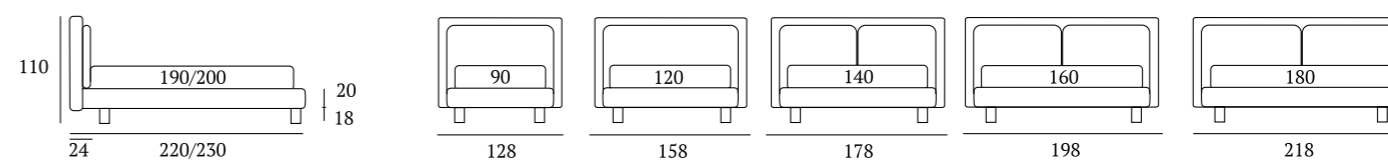

Flux Lift

DI SERIE:
Piede in legno **Cubic** h cm 18, colore wengè

AS STANDARD:
Cubic wooden foot H 18 cm, colour: wenge

OPTIONAL:
Piede in legno **Cubic** h cm 18, colori bianco, naturale, grigio
Piede in legno **Log** h cm 18, colori bianco, naturale, wengè
Piedi in metallo **Fine, Glam, Peak, Lux** h cm 18, finiture cromo, bianco, manganese

OPTIONALS:
Cubic wooden foot H 18 cm, colours: white, natural, grey
Log wooden foot H 18 cm, colours: white, natural, wenge
Fine, Glam, Peak, Lux metal feet H 18 cm, finishes: chrome, white, manganese