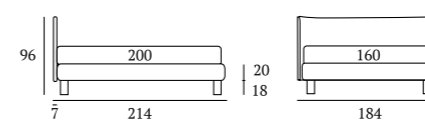

GOOD RIM

/Letto Lift
Piede Fine in metallo finitura bianco
Materasso e guanciali della linea Bside
Completo lenzuola colore 276
Due cuscini decoro cm 60x30
Plaid Morfeo colore 1000 e colore 6100

/Lift bed
Fine feet in white finished metal
Bside mattress and pillows
Bedding set, colour 276
Two decorative cushions 60x30 cm
Morfeo blanket, colour 1000 and 6100