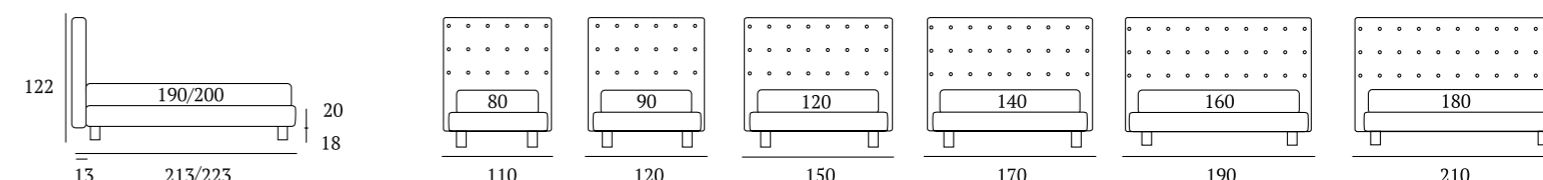

Point Lift

DI SERIE:
Piede in legno **Cubic** h cm 18, colore wengè

AS STANDARD:
Cubic wooden foot H 18 cm, colour: wenge

OPTIONAL:
Piede in legno **Cubic** h cm 18, colori bianco, naturale, grigio
Piedi in metallo **Fine, Glam, Peak, Lux, Max** h cm 18, finiture cromo, bianco, manganese

OPTIONALS:
Cubic wooden foot H 18 cm, colours: white, natural, grey
Fine, Glam, Peak, Lux, Max metal feet H 18 cm, finishes: chrome, white, manganese