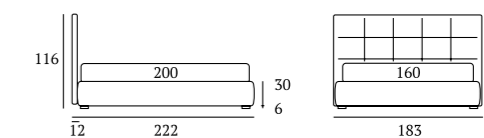

ESSENTIAL

/Letto
Piede Cubic in legno colore bianco
Materasso e guanciali della linea Bside
Completo lenzuola colore 09

/Bed
Cubic feet in wood, white
Bside mattress and pillows
Bedding set, colour 09

Bed ESSENTIAL

Forma unica infinite possibilità

Unique form with infinite possibilities

Giochi di colore per Essential
diventano lo specchio della propria
identità.

*For the Essential collection,
colour games become the mirror of
its identity.*

ESSENTIAL

/Letto
Materasso e guanciali della linea Bside
Completo lenzuola cotone colore 192

/Bed
Bside mattress and pillows
Bedding set, cotton, colour 192