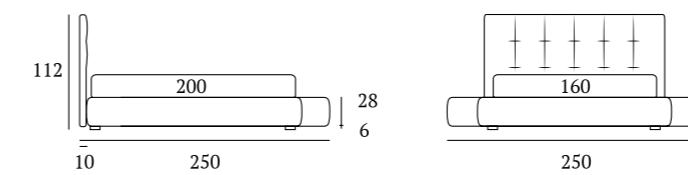

Special

DI SERIE:
Piede in ABS effetto sospeso

AS STANDARD:
Suspended-effect ABS feet