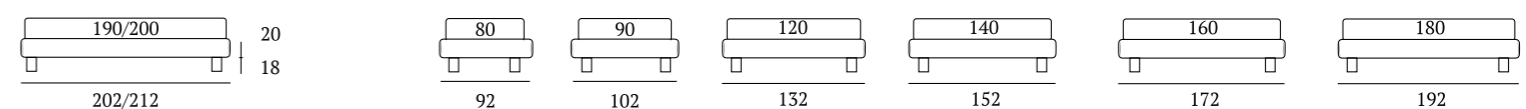

Sommier Lift

DI SERIE:
Piede in legno **Cubic** h cm 18, colore wengè

OPTIONAL:
Piede in legno **Cubic** h cm 18, colori bianco, naturale, grigio
Piedi in legno **Conic, Classic, Log** h cm 18, colori bianco, naturale, wengè
Piedi in metallo **Fine, Glam, Lux, Peak, Max** h cm 18, finiture cromo, bianco, manganese
Piede in metallo **Up** h cm 18, finitura cromo
Piede in metallo **Top** h cm 18, finitura satinato

AS STANDARD:
Cubic wooden foot H 18 cm, colour: wenge

OPTIONALS:
Cubic wooden foot H 18 cm, colours: white, natural, grey
Conic, Classic, Log wooden feet H 18 cm, colours: white, natural, wenge
Fine, Glam, Lux, Peak, Max metal feet H 18 cm, finishes: chrome, white, manganese
Up metal feet foot H 18 cm, finish: chrome
Top metal feet foot H 18 cm, finish: satin