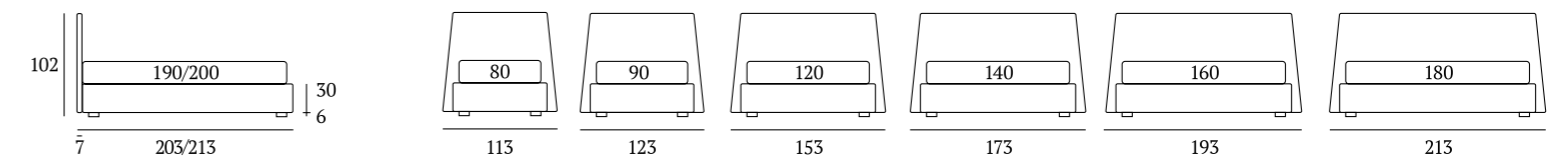

J-Collection

DI SERIE:
Piede in legno **Cubic** h cm 6, colore wengè

AS STANDARD:
Cubic wooden foot H 6 cm, colour: wenge

OPTIONAL:
Piede in legno **Cubic** h cm 6-10, colori bianco, naturale, grigio, wengè
Piede in metallo **Steel** h cm 5, finitura cromo
Ruote **Carry**

OPTIONALS:
Cubic wooden foot H 6-10 cm, colours: white, natural, grey, wenge
Steel metal foot H 5 cm, finish: chrome
Carry wheels