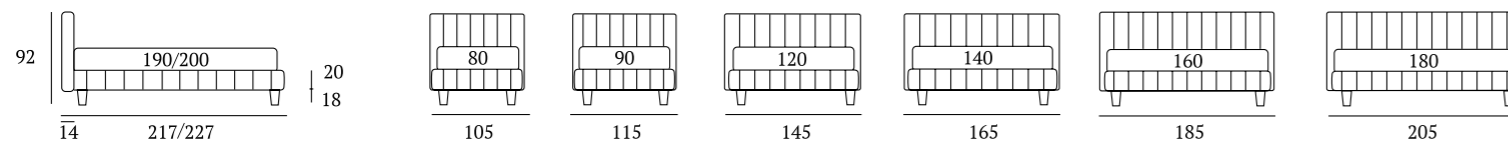

Nick Lift

DI SERIE:
Piede in legno **Conic** h cm 18, colore wengè

AS STANDARD:
Conic wooden foot H 18 cm, colour: wenge

OPTIONAL:
Piedi in legno **Conic, Classic** h cm 18, colori bianco, naturale, wengè
Piedi in metallo **Glam, Lux, Max** h cm 18, finiture cromo, bianco, manganese

OPTIONALS:
Conic, Classic wooden feet H 18 cm, colours: white, natural, wenge
Glam, Lux, Max metal feet H 18 cm, finishes: chrome, white, manganese