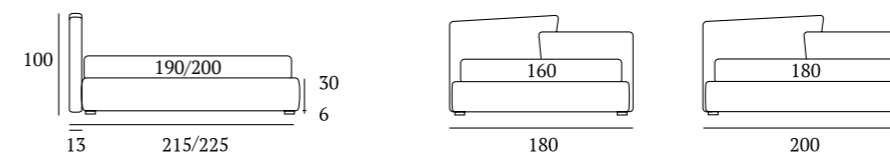

Link

DI SERIE:
Piede in legno **Cubic** h cm 6, colore wengè

OPTIONAL:
Piede in legno **Cubic** h cm 6-10, colori bianco, naturale, grigio, wengè

AS STANDARD:
Cubic wooden foot H 6 cm, colour: wenge

OPTIONALS:
Cubic wooden foot H 6-10 cm, colours: white, natural, grey, wenge