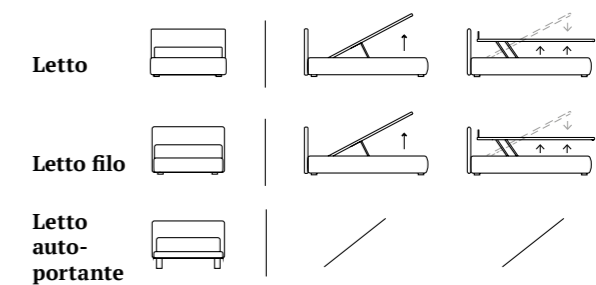

JT ~~~~~

/Letto Filo
Materasso e guanciali della linea Bside
Completo lenzuola colore 163
Due cuscini decoro cm 60x30
con finitura Line
Teli arredo

/Filo bed
Bside mattress and pillows
Bedding set, colour 163
Two decorative cushions 60x30 cm
with Line finish
Coverlets