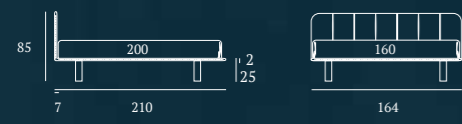

CLEVER

/Letto Autoportante
Piede jiff in plexiglass
Materasso e guanciali della linea Bside
Completo lenzuola colore 192

*/Free-standing bed
jiff feet in plexiglass
Bside mattress and pillows
Bedding set, colour 192*