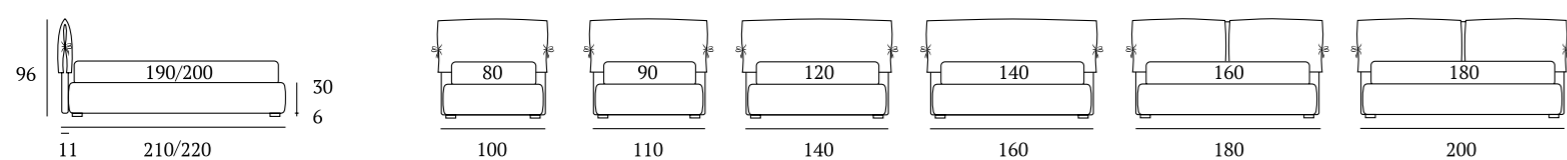

Fine

DI SERIE:
Piede in legno **Circle** h cm 6, colore wengè

AS STANDARD:
Circle wooden foot H 6 cm, colour: wenge

OPTIONAL:
Piede in legno **Circle** h cm 6-10, colori bianco, naturale, wengè
Piede in legno **Classic** h cm 10, colori bianco, naturale, wengè
Ruote **Carry**

OPTIONALS:
Circle wooden foot H 6-10 cm, colours: white, natural, wenge
Classic wooden foot H 10 cm, colours: white, natural, wenge
Carry wheels