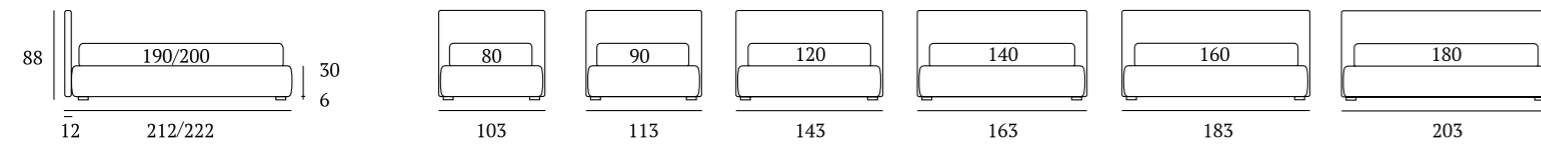

Happy

DI SERIE:
Piede in legno **Cubic** h cm 6, colore wengè

AS STANDARD:
Cubic wooden foot H 6 cm, colour: wenge

OPTIONAL:
Piede in legno **Cubic** 6-10, colori bianco, naturale, grigio, wengè

OPTIONALS:
Cubic wooden foot H 6-10 cm, colours: white, natural, grey, wenge