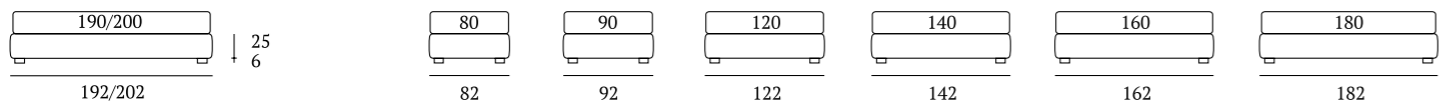

Sommier Filo