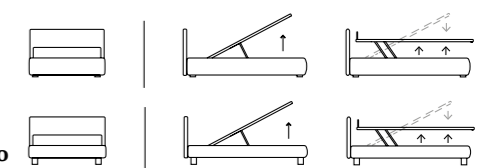

Letto
compatto