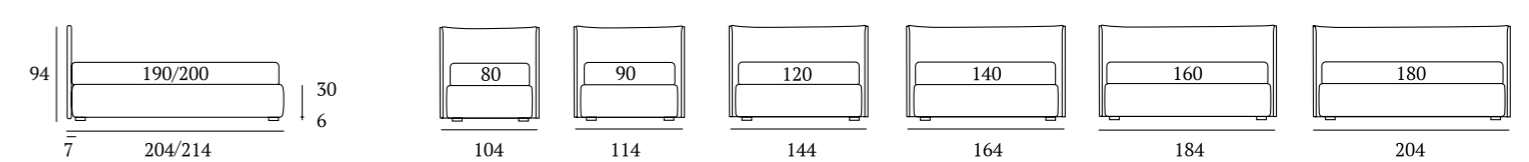

Good Rim

DI SERIE:
Piede in legno **Cubic** h cm 6, colore wengè

OPTIONAL:
Piedi in legno **Cubic** h cm 6-10, colori bianco, naturale, grigio, wengè
Piede in metallo **Steel** h cm 5, finitura cromo
Ruote **Carry**

AS STANDARD:
Cubic wooden foot H 6 cm, colour: wenge

OPTIONALS:
Cubic wooden foot H 6-10 cm, colours: white, natural, grey, wenge
Steel metal foot H 5 cm, finish: chrome
Carry wheels